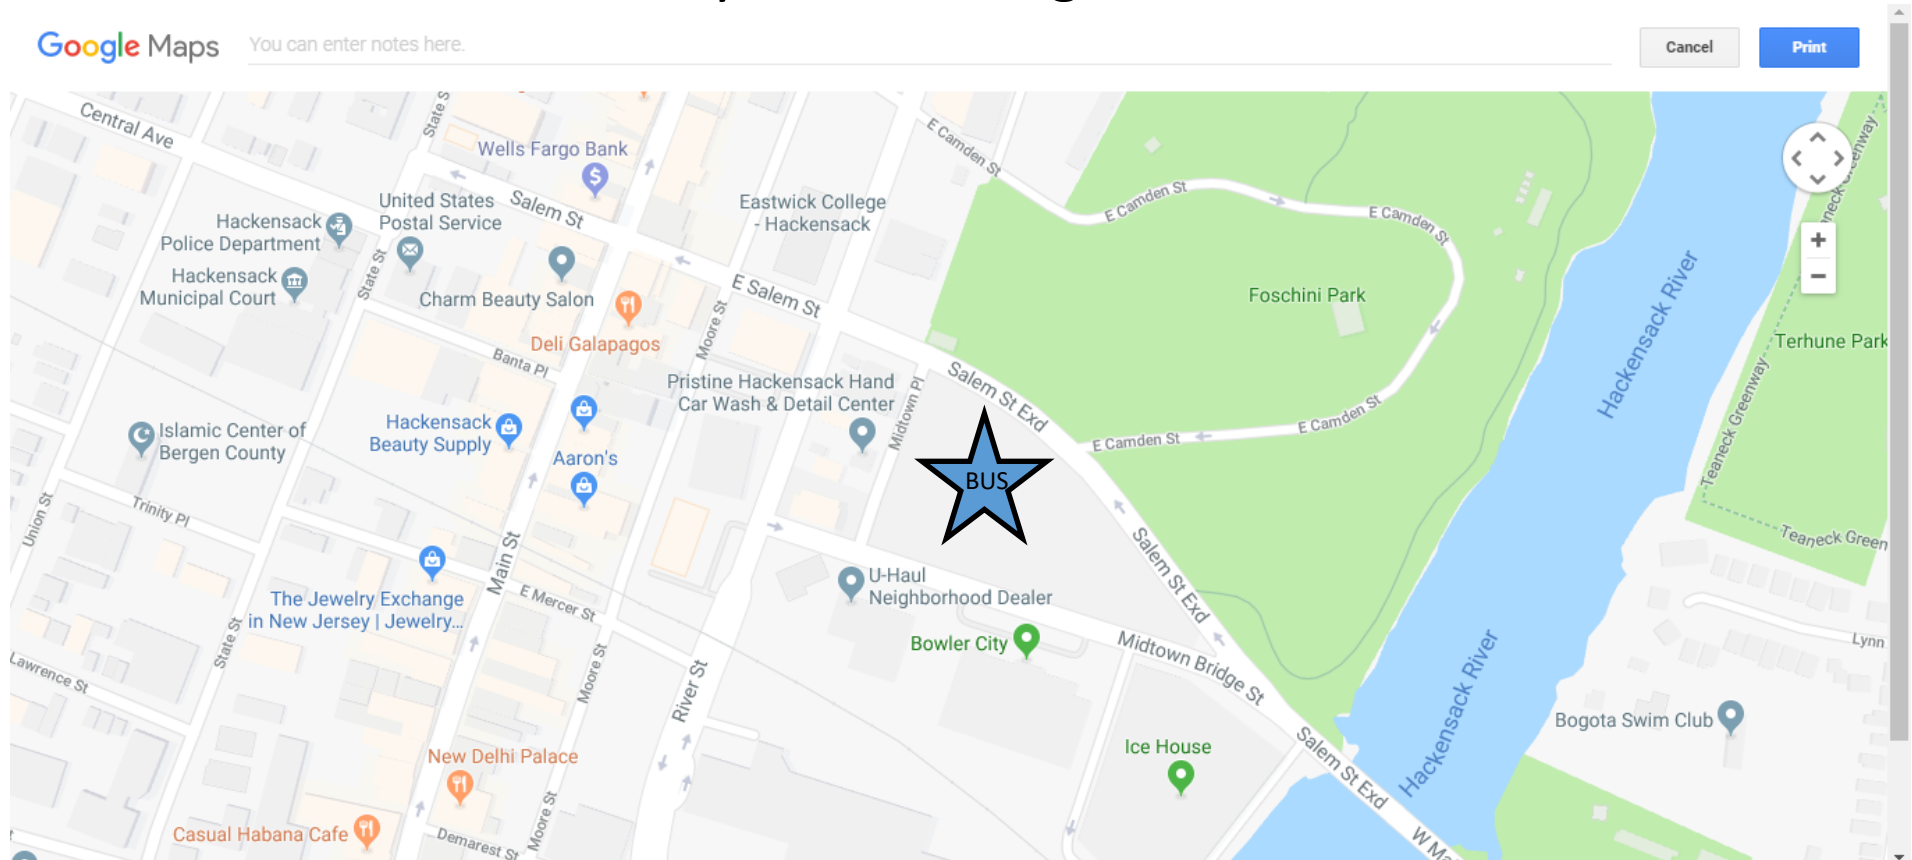

Rally Bus Meeting Place

Hackensack Municipal Parking Lot between Midtown Bridge Road and Salem Street Extension. Use 216 Midtown Plaza for GPS .
When you get there look for the bus in the big parking lot.